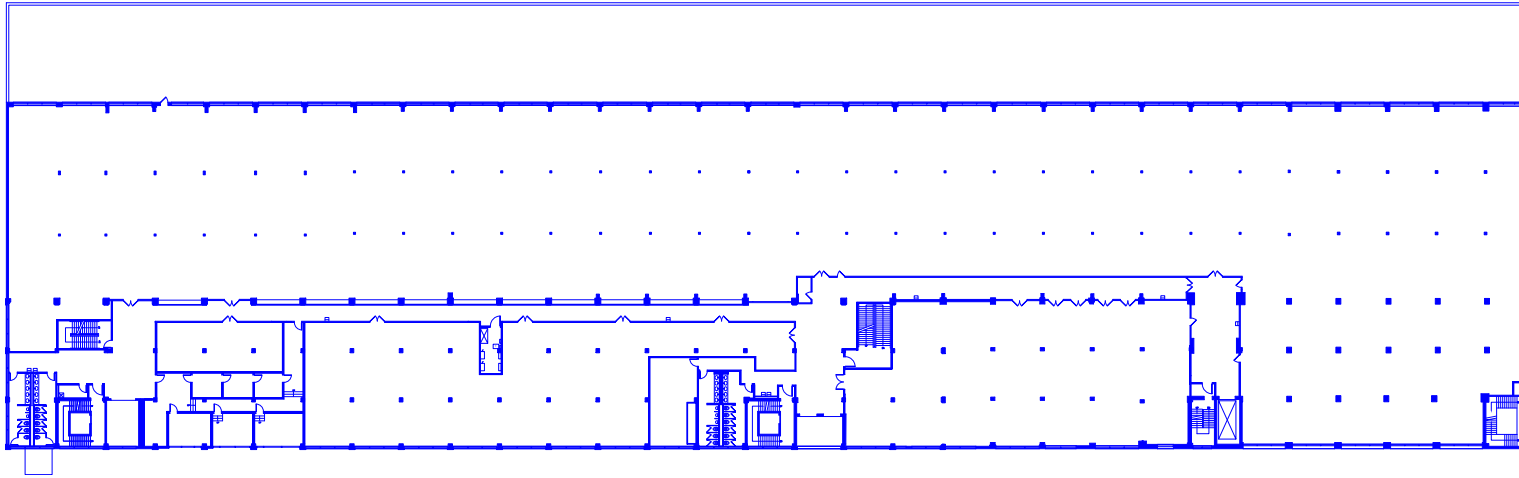

This Whale has scales. And Scale.

The Whale's size makes it easy to customize to the needs of businesses that perhaps don't require 465,000 SF. Just yet.

BASE FLOOR **LEVEL TWO**

Units available 5,000-25,000 RSF
Floor blocks to 100,000 RSF

CORE PLAN **LEVELS SIX & SEVEN**